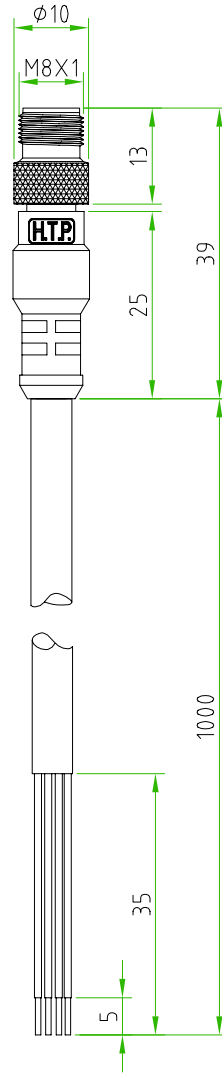

- BROWN ————— 1
- WHITE ————— 2
- BLUE ————— 3
- BLACK ————— 4

CONNECTOR FEATURES	CONNECTOR TYPE	M8 180°
	CONTACT TYPE	MALE 4POLES
	CABLE LENGHT	1000mm
	PROTECTION CLASS	IP69K
	STRIPPING	35mm STANDARD
	PEELING	5mm STANDARD
	NUMBER OF CONTACTS CONNECTED	N°4
CONNECTOR WITH H.T.P.LOGO		
CABLE FEATURES	H.T.P.CABLE CODE	A
	NUMBER OF CONDUCTORS	N°4
	CONDUCTOR SECTION	0.25mm <sup>2</sup>
	CABLE MATERIAL	PVC CEI2022
	COATING COLOUR	BLACK
	CONDUCTOR INSULATION MATERIAL	PVC

TOLLERANZE		DISEGNATORE LORENZO CIMMINO		DATA	SCALA		DISEGNO N.
UdM	ANGOLO	CONTROLLATO		20-06-11	1:1		
DESCRIZIONE M8 MALE 180° 4 POLES WITH CABLE PVC/PVC CEI2022 4X0.25mm <sup>2</sup> ,BLACK,L=1m						TIPO M8	MATERIALE
H.T.P. HIGH TECH PRODUCTS						CODICE 08MD4A1Z	