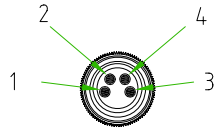

- BROWN ————— 1
- WHITE ————— 2
- BLUE ————— 3
- BLACK ————— 4

CONNECTOR FEATURES	CONNECTOR TYPE	M8 180°
	CONTACT TYPE	MALE 4POLES
	CABLE LENGHT	1000mm
	PROTECTION CLASS	IP69K
	STRIPPING	35mm STANDARD
	PEELING	5mm STANDARD
	NUMBER OF CONTACTS CONNECTED	N°4
CONNECTOR WITH H.T.P.LOGO		
CABLE FEATURES	H.T.P.CABLE CODE	A
	NUMBER OF CONDUCTORS	N°4
	CONDUCTOR SECTION	0.25mm <sup>2</sup>
	CABLE MATERIAL	PVC CEI2022
	COATING COLOUR	BLACK
	CONDUCTOR INSULATION MATERIAL	PVC

TOLLERANZE		DISEGNATORE LORENZO CIMMINO		DATA	SCALA		DISEGNO N.
UdM	ANGOLO	CONTROLLATO		20-06-11	1:1		
DESCRIZIONE M8 MALE 180° 4 POLES WITH CABLE PVC/PVC CEI2022 4X0.25mm <sup>2</sup> ,BLACK,L=1m						TIPO M8	MATERIALE
H.T.P. HIGH TECH PRODUCTS						CODICE 08MD4A1Z	